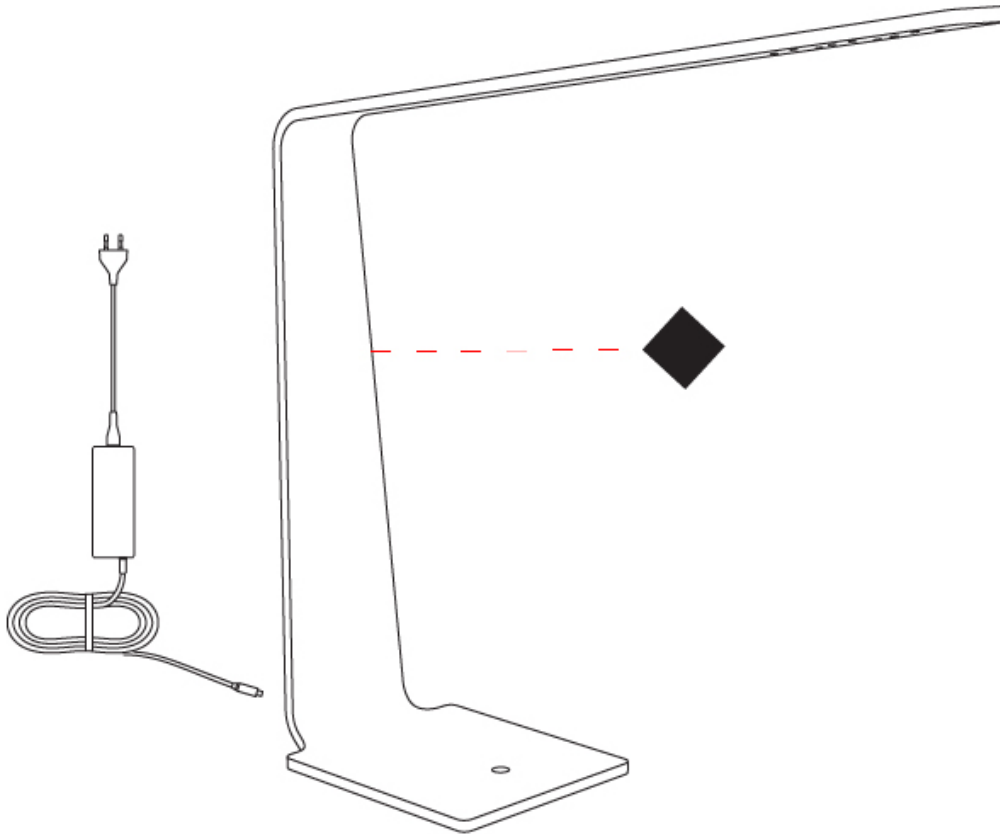

LED4 PORTABLE

D74002-

PROJECT
TYPE
SPECIFIER
QUANTITY
DATE